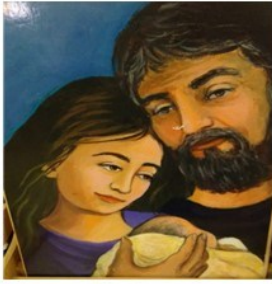

Lent and Easter

Godly Play : Faces of Easter